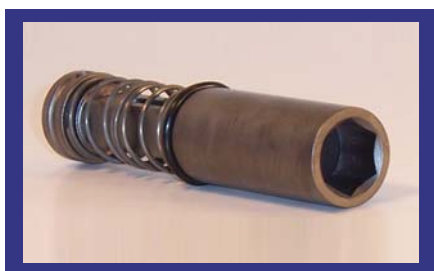

7598
Weather head Socket

Available in various lengths
and drive sizes.

7608
Dual Adjustment Tool

7618
Slotted Socket

Available in various lengths and drive sizes.

7628
Freeze Plug Installation Tool

Works with air hammer or single shot
hammer, includes replaceable UHMW
plastic driving surface.

7638
Floating Drive Deep

7648
Floating Spline Drive