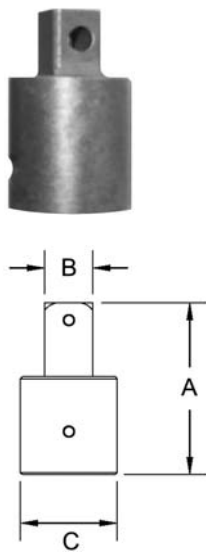

5/8" Square Drive Adapters 1/2" to 3/4" Male Square

Part #	Male Square (B)	Female Square (C)	Overall Length (A)
A-4420	1/2	5/8	1 7/8
A-4421	1/2	5/8	1 7/8
A-4422	1/2	5/8	3
A-4423	1/2	5/8	4
A-4424	1/2	5/8	5
A-4425	1/2	5/8	6
A-4426	1/2	5/8	7
A-4427	1/2	5/8	8
A-4428	1/2	5/8	9
A-4429	1/2	5/8	10
A-4430	1/2	5/8	11
A-4431	1/2	5/8	12
A-4432	3/4	5/8	1 7/8

5/8 Square Drive Universal Adapters Male Square to Female Square

Part #	Male Square (B)	Female Square (C)	Overall Length (A)	Largest Diameter
4452	1/2	5/8	3.31	1.25
4453	1/2	5/8	3.25	1.25

Sockets can be configured with the following options:

P = Pin Lock

B = Ball Lock