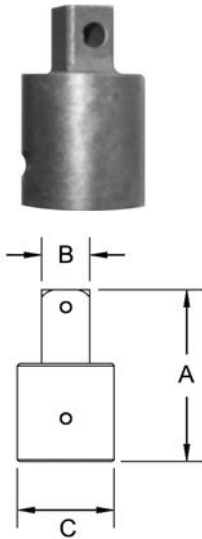

5/8" Square Drive Adapters 1/2" to 3/4" Male Square

Part #	Male Square (B)	Female Square (C)	Overall Length (A)
A-4420	1/2	5/8	1 7/8
A-4421	1/2	5/8	1 7/8
A-4422	1/2	5/8	3
A-4423	1/2	5/8	4
A-4424	1/2	5/8	5
A-4425	1/2	5/8	6
A-4426	1/2	5/8	7
A-4427	1/2	5/8	8
A-4428	1/2	5/8	9
A-4429	1/2	5/8	10
A-4430	1/2	5/8	11
A-4431	1/2	5/8	12
A-4432	3/4	5/8	1 7/8

5/8 Square Drive Universal Adapters Male Square to Female Square

Part #	Male Square (B)	Female Square (C)	Overall Length (A)	Largest Diameter
4452	1/2	5/8	3.31	1.25
4453	1/2	5/8	3.25	1.25

Sockets can be configured with the following options:

P = Pin Lock

B = Ball Lock