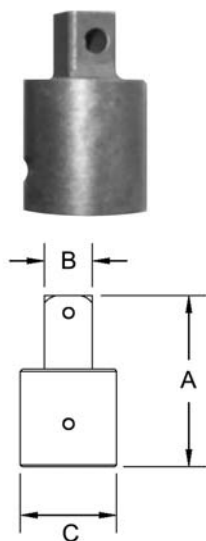

# 3/8" Square Drive Adapters 1/4" to 3/4" Male Square

Part #	Male Square (B)	Female Square (C)	Overall Length (A)
A-2650	1/4	3/8	1 1/4
A-2651	1/4	3/8	2
A-2652	1/4	3/8	3
A-2653	1/4	3/8	4
A-2654	1/4	3/8	5
A-2655	1/4	3/8	6
A-2656	1/2	3/8	1 1/2
A-2657	1/2	3/8	2
A-2658	1/2	3/8	3
A-2659	1/2	3/8	4
A-2660	1/2	3/8	5
A-2661	1/2	3/8	6
A-2662	5/8	3/8	1 1/2
A-2663	3/4	3/8	1 1/2

## 3/8" Square Drive Universal Adapters Male Square to Female Square

Part #	Male Square (B)	Female Square (C)	Overall Length (A)	Largest Diameter
2685	1/4	3/8	1 5/16	3/4
2686	3/8	3/8	2 1/8	3/4
2687	3/8	3/8	2 1/2	7/8

**Sockets can be configured with the following options:**

**P = Pin Lock**

**B = Ball Lock**