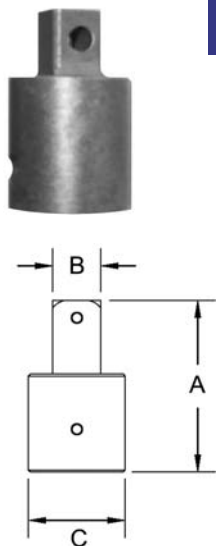

# 3/8" Square Drive Adapters 1/4" to 3/4" Male Square

Part #	Male Square (B)	Female Square (C)	Overall Length (A)
A-2650	1/4	3/8	1 1/4
A-2651	1/4	3/8	2
A-2652	1/4	3/8	3
A-2653	1/4	3/8	4
A-2654	1/4	3/8	5
A-2655	1/4	3/8	6
A-2656	1/2	3/8	1 1/2
A-2657	1/2	3/8	2
A-2658	1/2	3/8	3
A-2659	1/2	3/8	4
A-2660	1/2	3/8	5
A-2661	1/2	3/8	6
A-2662	5/8	3/8	1 1/2
A-2663	3/4	3/8	1 1/2

## 3/8" Square Drive Universal Adapters Male Square to Female Square

Part #	Male Square (B)	Female Square (C)	Overall Length (A)	Largest Diameter
2685	1/4	3/8	1 5/16	3/4
2686	3/8	3/8	2 1/8	3/4
2687	3/8	3/8	2 1/2	7/8

**Sockets can be configured with the following options:**

**P = Pin Lock**

**B = Ball Lock**