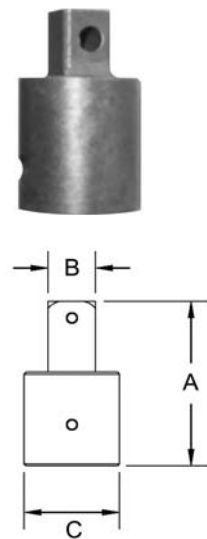

1" Square Drive Adapters 3/4" to 1 1/2" Male Square

Part #	Male Square (B)	Female Square (C)	Overall Length (A)
A-6400	3/4	1	2 13/16
A-6401	3/4	1	4
A-6402	3/4	1	6
A-6403	3/4	1	8
A-6404	1 1/2	1	3 9/16

1" Square Drive Universal Adapters

Part #	Male Square (B)	Female Square (C)	Overall Length (A)	Largest Diameter
6425	3/4	1	4 3/4	2
6426	1	1	5	2

Sockets can be configured with the following options:

P = Pin Lock

B = Ball Lock