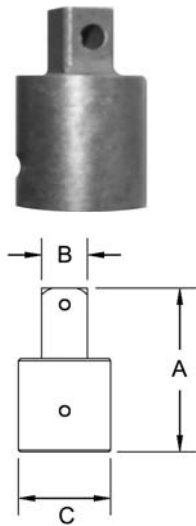

1" Square Drive Adapters 3/4" to 1 1/2" Male Square

Part #	Male Square (B)	Female Square (C)	Overall Length (A)
A-6400	3/4	1	2 13/16
A-6401	3/4	1	4
A-6402	3/4	1	6
A-6403	3/4	1	8
A-6404	1 1/2	1	3 9/16

1" Square Drive Universal Adapters

Part #	Male Square (B)	Female Square (C)	Overall Length (A)	Largest Diameter
6425	3/4	1	4 3/4	2
6426	1	1	5	2

Sockets can be configured with the following options:

P = Pin Lock

B = Ball Lock