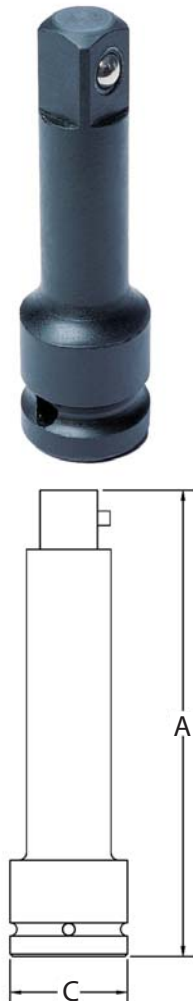

1" Square Drive Extensions

Part #	Diameter Drive End (C)	Overall Length (A)
E-6360	2	2 13/16
E-6361	2	4
E-6362	2	5
E-6363	2	6
E-6364	2	7
E-6365	2	8
E-6366	2	9
E-6367	2	10
E-6368	2	11
E-6369	2	12
E-6370	2	13
E-6371	2	14
E-6372	2	15
E-6373	2	16
E-6374	2	17
E-6375	2	18
E-6376	2	19
E-6377	2	20
E-6378	2	21
E-6379	2	22
E-6380	2	23
E-6381	2	24

Sockets can be configured with the following options:

P = Pin Lock

B = Ball Lock

UHMW plastic sleeves can be special ordered